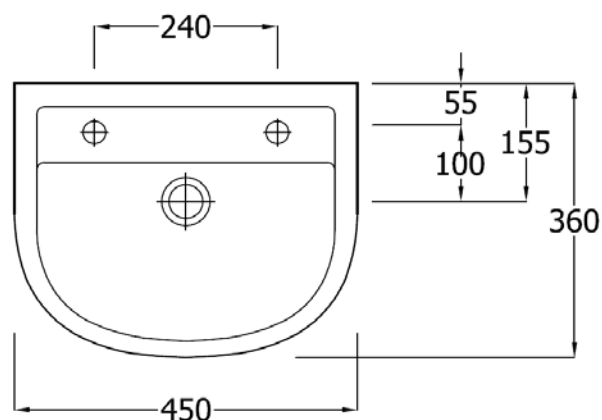

Photo for illustration purposes only

Chartham Semi-Recessed Basin 450, 2TH

Code
CHWB108

Description

Chartham 450mm semi-recessed vanity basin, two tap holes with overflow.

Features

- Ultra-sleek modern design
- Overflow
- Bottom outlet for ease of maintenance
- Template provided in box
- Entry level range suitable for all sectors excluding healthcare

Alternative Option

CHWB109: Chartham 450mm semi-recessed vanity basin, right hand tap hole with overflow.

Trap Options

- A10R: 1 1/4" resealing plastic bottle trap
- TWC112: 1 1/4" metal bottle trap
- TWC114: 1 1/4" modern metal bottle trap

Waste Options

- TWC101: 1 1/4" strainer waste 80mm, slotted
- TWC103: 1 1/4" swivel waste, slotted
- TWC105: 1 1/4" plug and chain waste, slotted tail
- TWC107: 1 1/4" click clack waste, slotted

Material

Vitreous china to BS 3402

Finish

Alpine White

Size

450 x 360 x 185mm

Weight

10.1kg