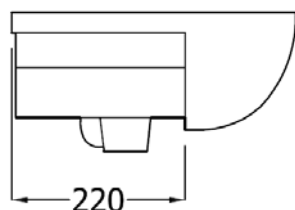

Photo for illustration purposes only

Chartham Semi-Recessed Basin 450, 2TH

Code
CHWB108

Description

Chartham 450mm semi-recessed vanity basin, two tap holes with overflow.

Features

- Ultra-sleek modern design
- Overflow
- Bottom outlet for ease of maintenance
- Template provided in box
- Entry level range suitable for all sectors excluding healthcare

Alternative Option

CHWB109: Chartham 450mm semi-recessed vanity basin, right hand tap hole with overflow.

Trap Options

- A10R: 1 1/4" resealing plastic bottle trap
- TWC112: 1 1/4" metal bottle trap
- TWC114: 1 1/4" modern metal bottle trap

Vitreous china to BS 3402

Finish

Alpine White

Size

450 x 360 x 185mm

Weight

10.1kg