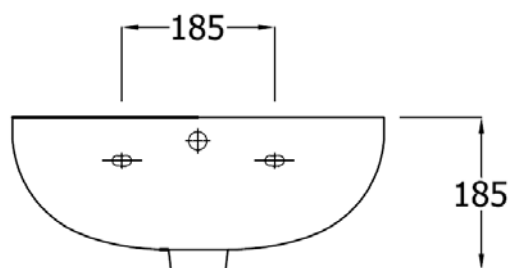

Photo for illustration purposes only

Chartham Semi-Recessed Basin 450, 2TH

Code
CHWB108

Description

Chartham 450mm semi-recessed vanity basin, two tap holes with overflow.

Features

- Ultra-sleek modern design
- Overflow
- Bottom outlet for ease of maintenance
- Template provided in box
- Entry level range suitable for all sectors excluding healthcare

Alternative Option

CHWB109: Chartham 450mm semi-recessed vanity basin, right hand tap hole with overflow.

Trap Options

- A10R: 1 1/4" resealing plastic bottle trap
- TWC112: 1 1/4" metal bottle trap
- TWC114: 1 1/4" modern metal bottle trap

Vitreous china to BS 3402

Finish

Alpine White

Size

450 x 360 x 185mm

Weight

10.1kg